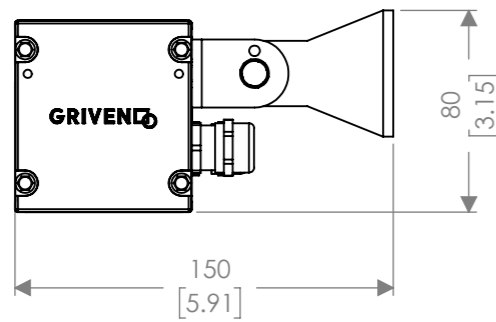

Description : PARADE LB 1 / LB 2 / LB 3		
Code : AL5260 / AL5265 / AL5270	Scale : 1:5	SHEET 1 OF 2
Revision : 01	DIMENSIONS ARE IN MILLIMETERS [BRACKETED DIMENSIONS ARE IN INCHES]	

<http://www.griven.com>

With Visor
 Parade LB-1 - AL5096
 Parade LB-2 - AL5097
 Parade LB-3 - AL5098

With Snout
 Parade LB-1 - AL5103
 Parade LB-2 - AL5104
 Parade LB-3 - AL5105

With Bracket 80mm - AL5055

With Bracket 160mm - AL5056

With Bracket 260mm - AL5057

Description : PARADE L B 1 / L B 2 / L B 3		
Code :	Scale : 1:3	SHEET 2 OF 2
Revision : 01	DIMENSIONS ARE IN MILLIMETERS [BRACKETED DIMENSIONS ARE IN INCHES]	