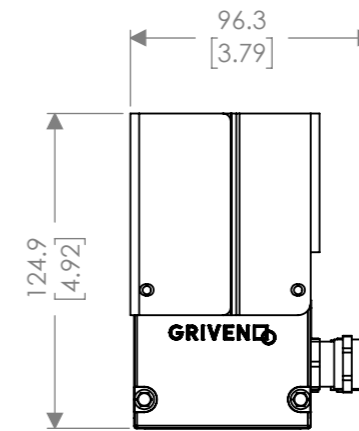

Description : PARADE LB 1 / LB 2 / LB 3		
Code : AL5260 / AL5265 / AL5270	Scale : 1:5	SHEET 1 OF 2
Revision : 01	DIMENSIONS ARE IN MILLIMETERS [BRACKETED DIMENSIONS ARE IN INCHES]	

<http://www.griven.com>

With Visor
 Parade LB-1 - AL5096
 Parade LB-2 - AL5097
 Parade LB-3 - AL5098

With Snout
 Parade LB-1 - AL5103
 Parade LB-2 - AL5104
 Parade LB-3 - AL5105

With Bracket 80mm - AL5055

With Bracket 160mm - AL5056

With Bracket 260mm - AL5057

Description : PARADE L B 1 / L B 2 / L B 3		
Code :	Scale : 1:3	SHEET 2 OF 2
Revision : 01	DIMENSIONS ARE IN MILLIMETERS [BRACKETED DIMENSIONS ARE IN INCHES]	