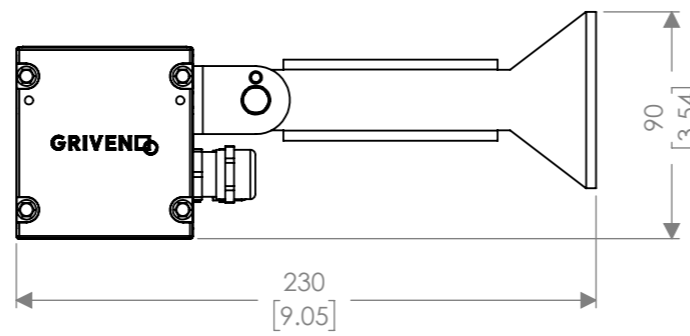

Description : PARADE LB 1 / LB 2 / LB 3		
Code : AL5260 / AL5265 / AL5270	Scale : 1:5	SHEET 1 OF 2
Revision : 01	DIMENSIONS ARE IN MILLIMETERS [BRACKETED DIMENSIONS ARE IN INCHES]	

<http://www.griven.com>

With Visor
 Parade LB-1 - AL5096
 Parade LB-2 - AL5097
 Parade LB-3 - AL5098

With Snout
 Parade LB-1 - AL5103
 Parade LB-2 - AL5104
 Parade LB-3 - AL5105

With Bracket 80mm - AL5055

With Bracket 160mm - AL5056

With Bracket 260mm - AL5057

Description : PARADE L B 1 / L B 2 / L B 3		
Code :	Scale : 1:3	SHEET 2 OF 2
Revision : 01	DIMENSIONS ARE IN MILLIMETERS [BRACKETED DIMENSIONS ARE IN INCHES]	