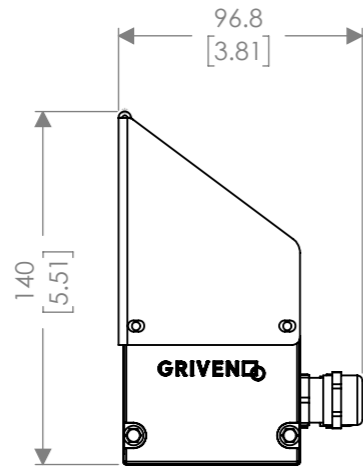

Description : PARADE LB 1 / LB 2 / LB 3		
Code : AL5260 / AL5265 / AL5270	Scale : 1:5	SHEET 1 OF 2
Revision : 01	DIMENSIONS ARE IN MILLIMETERS [BRACKETED DIMENSIONS ARE IN INCHES]	

<http://www.griven.com>

With Visor
 Parade LB-1 - AL5096
 Parade LB-2 - AL5097
 Parade LB-3 - AL5098

With Snout
 Parade LB-1 - AL5103
 Parade LB-2 - AL5104
 Parade LB-3 - AL5105

With Bracket 80mm - AL5055

With Bracket 160mm - AL5056

With Bracket 260mm - AL5057

Description : PARADE L B 1 / L B 2 / L B 3		
Code :	Scale : 1:3	SHEET 2 OF 2
Revision : 01	DIMENSIONS ARE IN MILLIMETERS [BRACKETED DIMENSIONS ARE IN INCHES]	