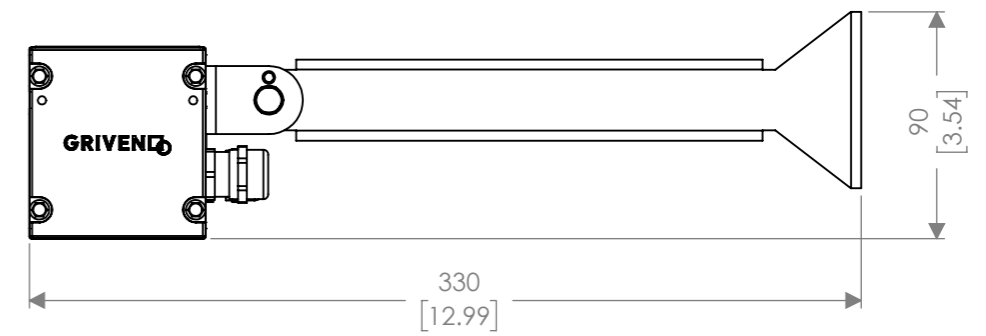

Description : PARADE LB 1 / LB 2 / LB 3		
Code : AL5260 / AL5265 / AL5270	Scale : 1:5	SHEET 1 OF 2
Revision : 01	DIMENSIONS ARE IN MILLIMETERS [BRACKETED DIMENSIONS ARE IN INCHES]	

<http://www.griven.com>

With Visor
 Parade LB-1 - AL5096
 Parade LB-2 - AL5097
 Parade LB-3 - AL5098

With Snout
 Parade LB-1 - AL5103
 Parade LB-2 - AL5104
 Parade LB-3 - AL5105

With Bracket 80mm - AL5055

With Bracket 160mm - AL5056

With Bracket 260mm - AL5057

Description : PARADE L B 1 / L B 2 / L B 3		
Code :	Scale : 1:3	SHEET 2 OF 2
Revision : 01	DIMENSIONS ARE IN MILLIMETERS [BRACKETED DIMENSIONS ARE IN INCHES]	